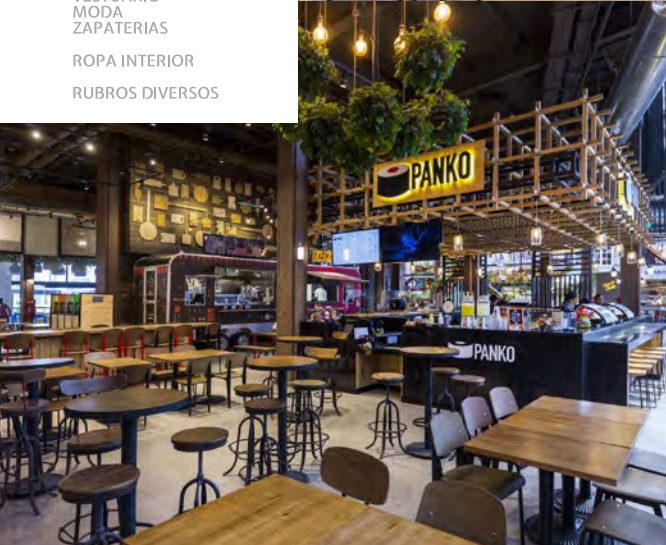

PROYECTOS  
**FOOD COURTS**

A P U M A N Q U E

PASEO  
 DEL MAR

Mall del Centro  
 CONCEPCIÓN

Mall Marina

Mall Curicó

- INICIO
- OFICINAS
- EDIFICIOS COMERCIALES
- FOOD COURTS**
- RESTAURANTES
- CAFETERIAS
- HELADERIAS
- SUPERMERCADOS
- SPA
- GIMNASIOS
- VESTUARIO
- MODA
- ZAPATERIAS
- ROPA INTERIOR
- RUBROS DIVERSOS

The image shows the interior of a restaurant. The ceiling is a vibrant red, and numerous large, cylindrical copper pendant lights hang from it. In the background, a bar area is visible with a dark wood and stone facade. A large sign on the wall reads "TOMAS BEEF STEAKS". The dining area is furnished with dark wicker chairs and tables. The word "RESTAURANTES" is overlaid in large white letters across the center of the image.