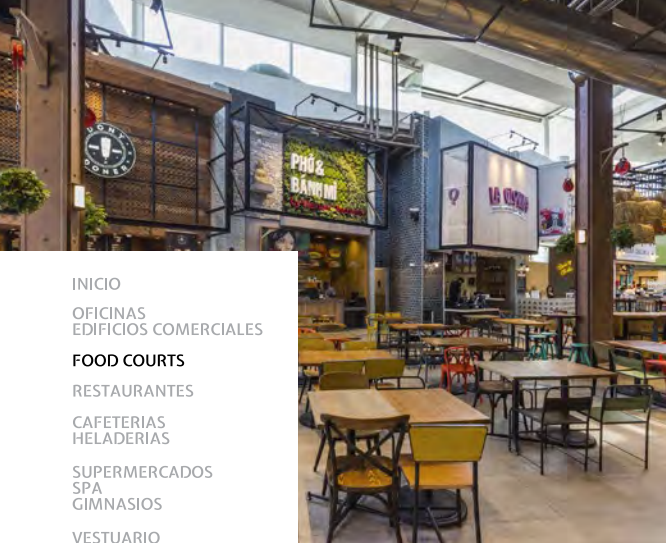

# FOOD COURTS

- INICIO
- OFICINAS
- EDIFICIOS COMERCIALES
- FOOD COURTS**
- RESTAURANTES
- CAFETERIAS
- HELADERIAS
- SUPERMERCADOS
- SPA
- GIMNASIOS
- VESTUARIO
- MODA
- ZAPATERIAS
- ROPA INTERIOR
- RUBROS DIVERSOS

PROYECTOS  
**FOOD COURTS**

A P U M A N Q U E

PASEO  
 DEL MAR

Mall del Centro  
 CONCEPCIÓN

Mall Marina

Mall Curicó

- INICIO
- OFICINAS
- EDIFICIOS COMERCIALES
- FOOD COURTS**
- RESTAURANTES
- CAFETERIAS
- HELADERIAS
- SUPERMERCADOS
- SPA
- GIMNASIOS
- VESTUARIO
- MODA
- ZAPATERIAS
- ROPA INTERIOR
- RUBROS DIVERSOS

The image shows the interior of a restaurant. The ceiling is a vibrant red, and numerous large, cylindrical copper pendant lights hang from it. In the background, a bar area is visible with a dark wood and stone facade. A large sign on the wall reads "TOMAS BEEF STEAKS". The dining area is furnished with dark wicker chairs and tables. The word "RESTAURANTES" is overlaid in large white letters across the center of the image.